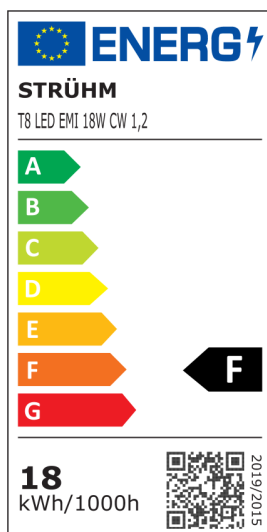

BASIC INFORMATION

Product name:	T8 LED EMI 18W CW 1,2
Ideus index:	00031
EAN barcode:	5901477300318
Materials:	Glass, plastic
Height:	26 mm
Width:	1200 mm
Depth:	26 mm
Box packaging:	30 pcs

REMARKS

Single-end power supply

Energy efficiency label:

PRODUCT PARAMETERS

Power supply:	230V 50Hz
Power:	18 W
Lampholder type:	G13
	Do not use with a mains dimmer
Energy efficiency class:	F
Light source luminous flux:	1 820 lm
Shelf life L70B50 in h:	25 000 h
Light colour:	Cold white
Colour temperature:	6400 K
Luminous beam angle:	320°
Colour rendering index Ra:	82
CE	Declaration of conformity